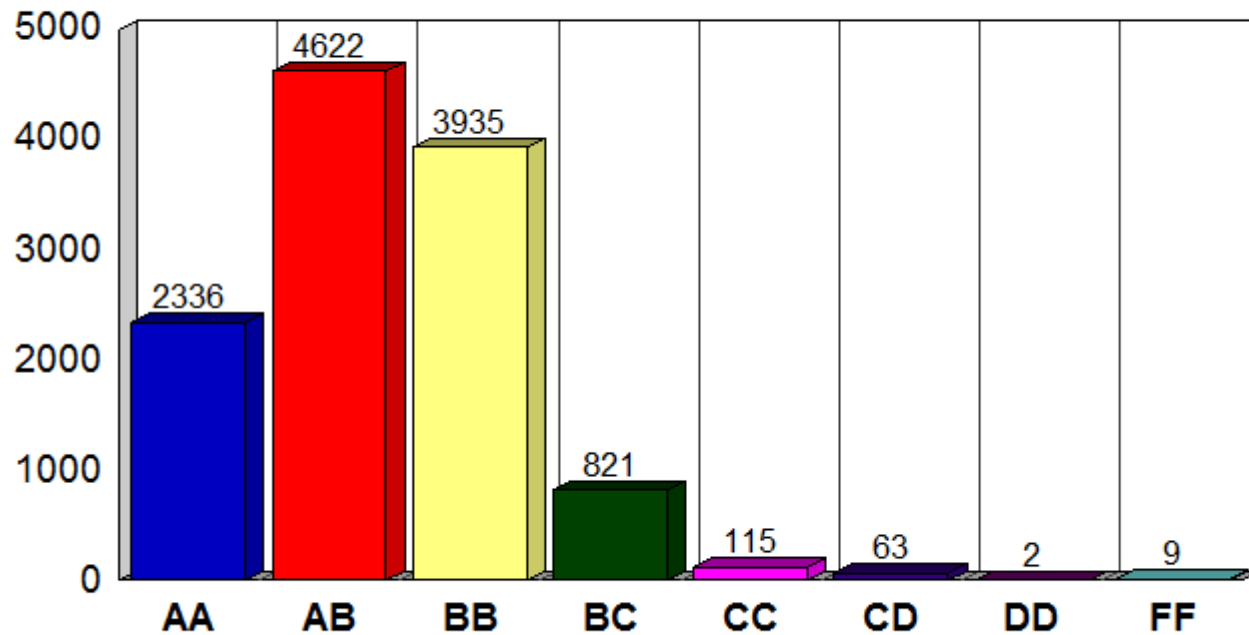

GUJARAT TECHNOLOGICAL UNIVERSITY
EXAM - JUNE - 2009 [B.E. - II SEM]
Grade Analysis - 110012 (Workshop) - ALL Students

Subject Grad	Total number of Students	(%)
AA	2336	19.63
AB	4622	38.83
BB	3935	33.06
BC	821	6.90
CC	115	0.97
CD	63	0.53
DD	2	0.02
FF	9	0.08
Total Students	11903	